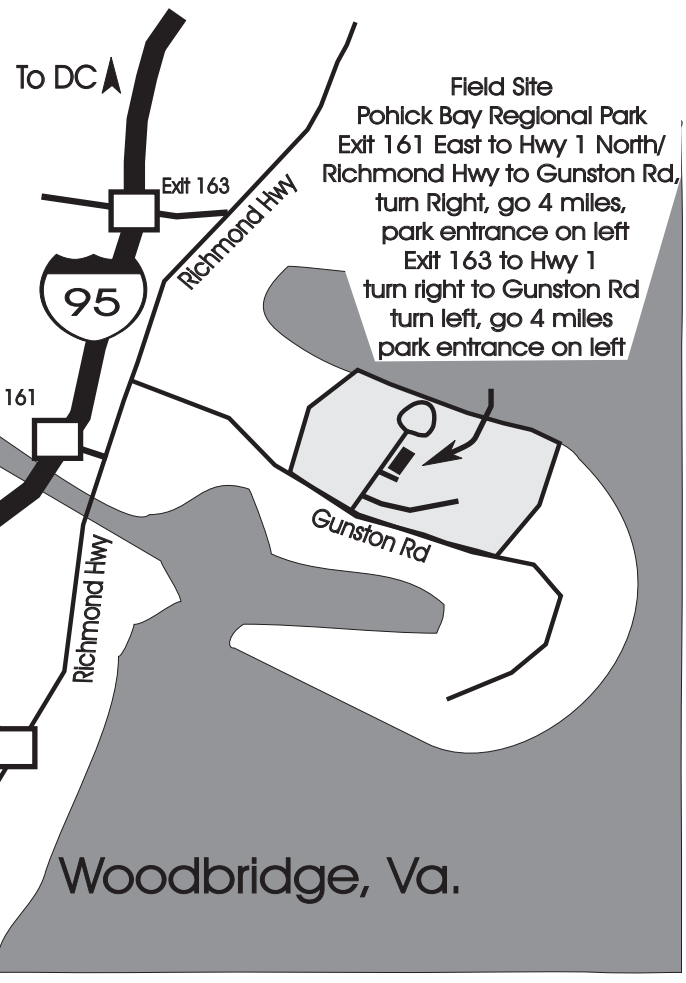

Woodbridge Northern VA Smoke School

Classroom Site
Courtyard by Marriott,
Potomac Mills,
14300 Crossing Pl.
Woodbridge,
1-703-491-4525

Field Site
Pohick Bay Regional Park
Exit 161 East to Hwy 1 North/
Richmond Hwy to Gunston Rd,
turn Right, go 4 miles,
park entrance on left
Exit 163 to Hwy 1
turn right to Gunston Rd
turn left, go 4 miles
park entrance on left

To DC ↑

Woodbridge, Va.