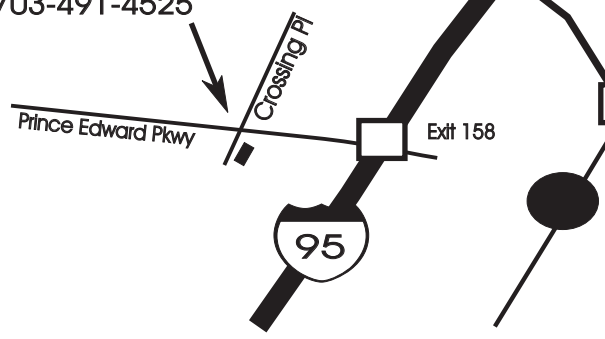

Woodbridge Northern VA Smoke School

Classroom Site
Courtyard by Marriott,
Potomac Mills,
14300 Crossing Pl.
Woodbridge,
1-703-491-4525

Field Site
Pohick Bay Regional Park
Exit 161 East to Hwy 1 North/
Richmond Hwy to Gunston Rd,
turn Right, go 4 miles,
park entrance on left
Exit 163 to Hwy 1
turn right to Gunston Rd
turn left, go 4 miles
park entrance on left

To DC ↑

Woodbridge, Va.