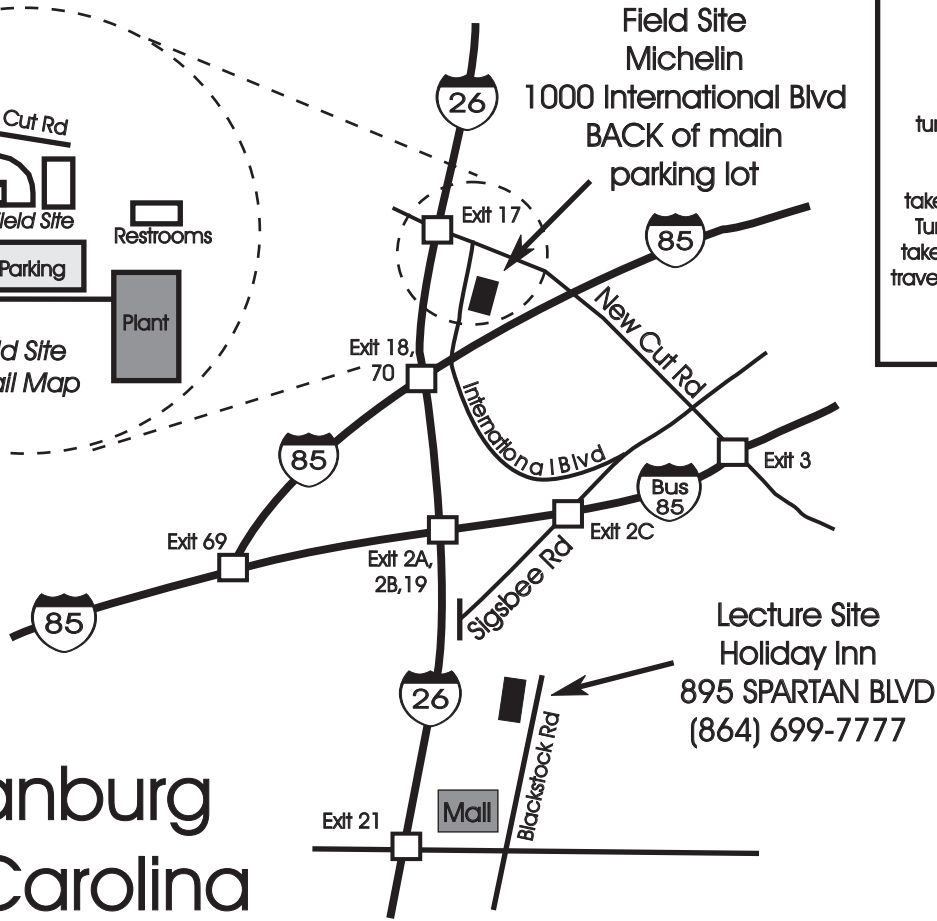

Directions from Lecture to Field:  
 Exit hotel right, go thru three lights, turn right on Blackstock, take I-26 north, travel 4 miles, take exit 17, New Cut Rd., Turn right across bridge, take 1st right onto Int. Blvd, travel 1/2 mile, enter 1st gate, parking on left, field on ball fields

# Spartanburg South Carolina