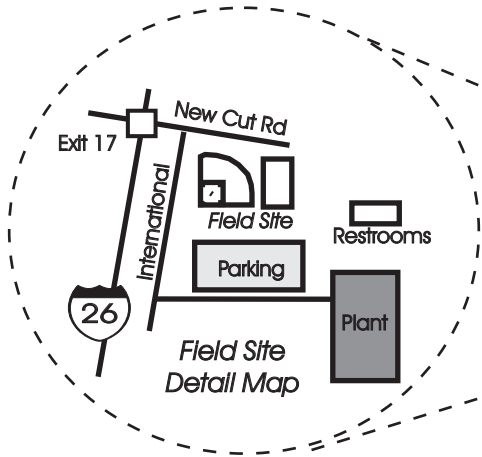

Directions from Lecture to Field:  
 Exit hotel right, go thru three lights, turn right on Blackstock, take I-26 north, travel 4 miles, take exit 17, New Cut Rd., Turn right across bridge, take 1st right onto Int. Blvd, travel 1/2 mile, enter 1st gate, parking on left, field on ball fields