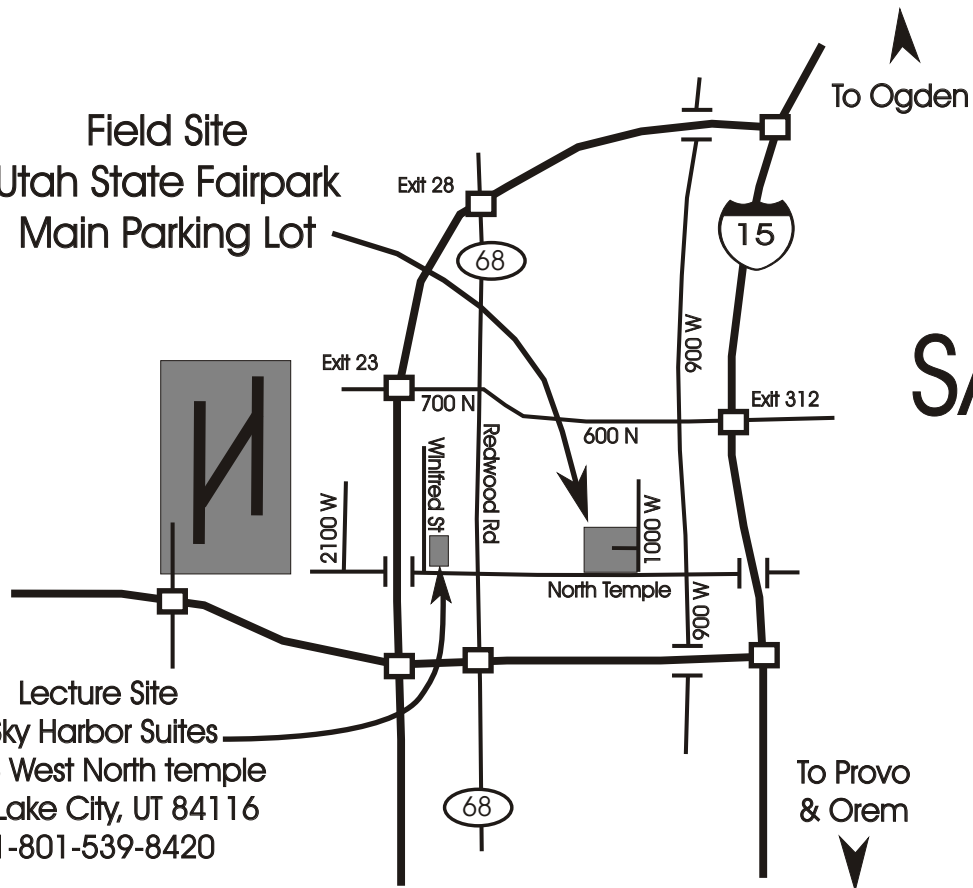

Field Site
Utah State Fairpark
Main Parking Lot

SALT LAKE CITY

Lecture Site
Sky Harbor Suites
1876 West North temple
Salt Lake City, UT 84116
1-801-539-8420

To Provo
& Orem