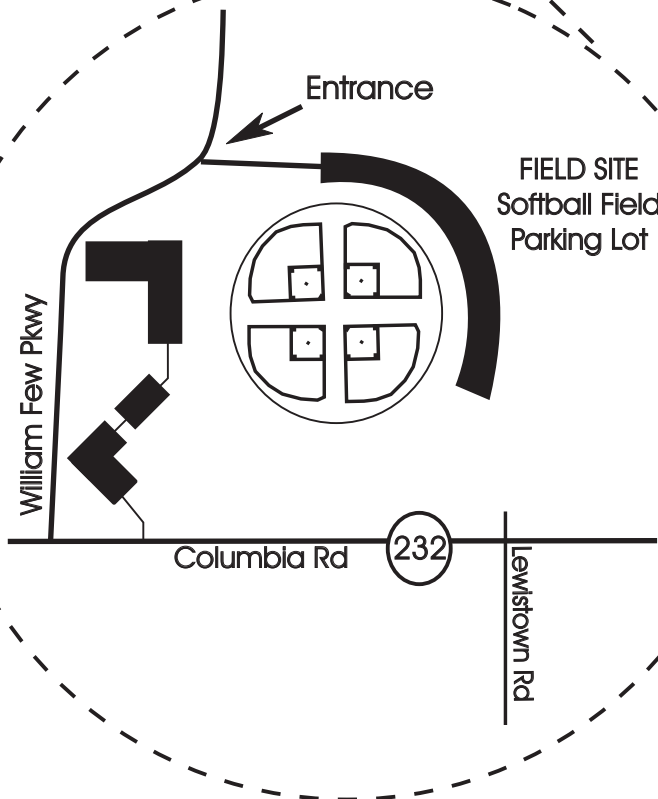

AUGUSTA

DETAIL MAP

Direction from
 Lecture to Field:
 Exit the hotel,
 turn left on Belair,
 turn left onto I-20,
 travel 4 miles,
 take exit 190, turn right
 on Lewiston Rd
 travel 2 miles, turn left
 on Columbia Rd
 travel 2 miles, park on right,
 enter second entrance