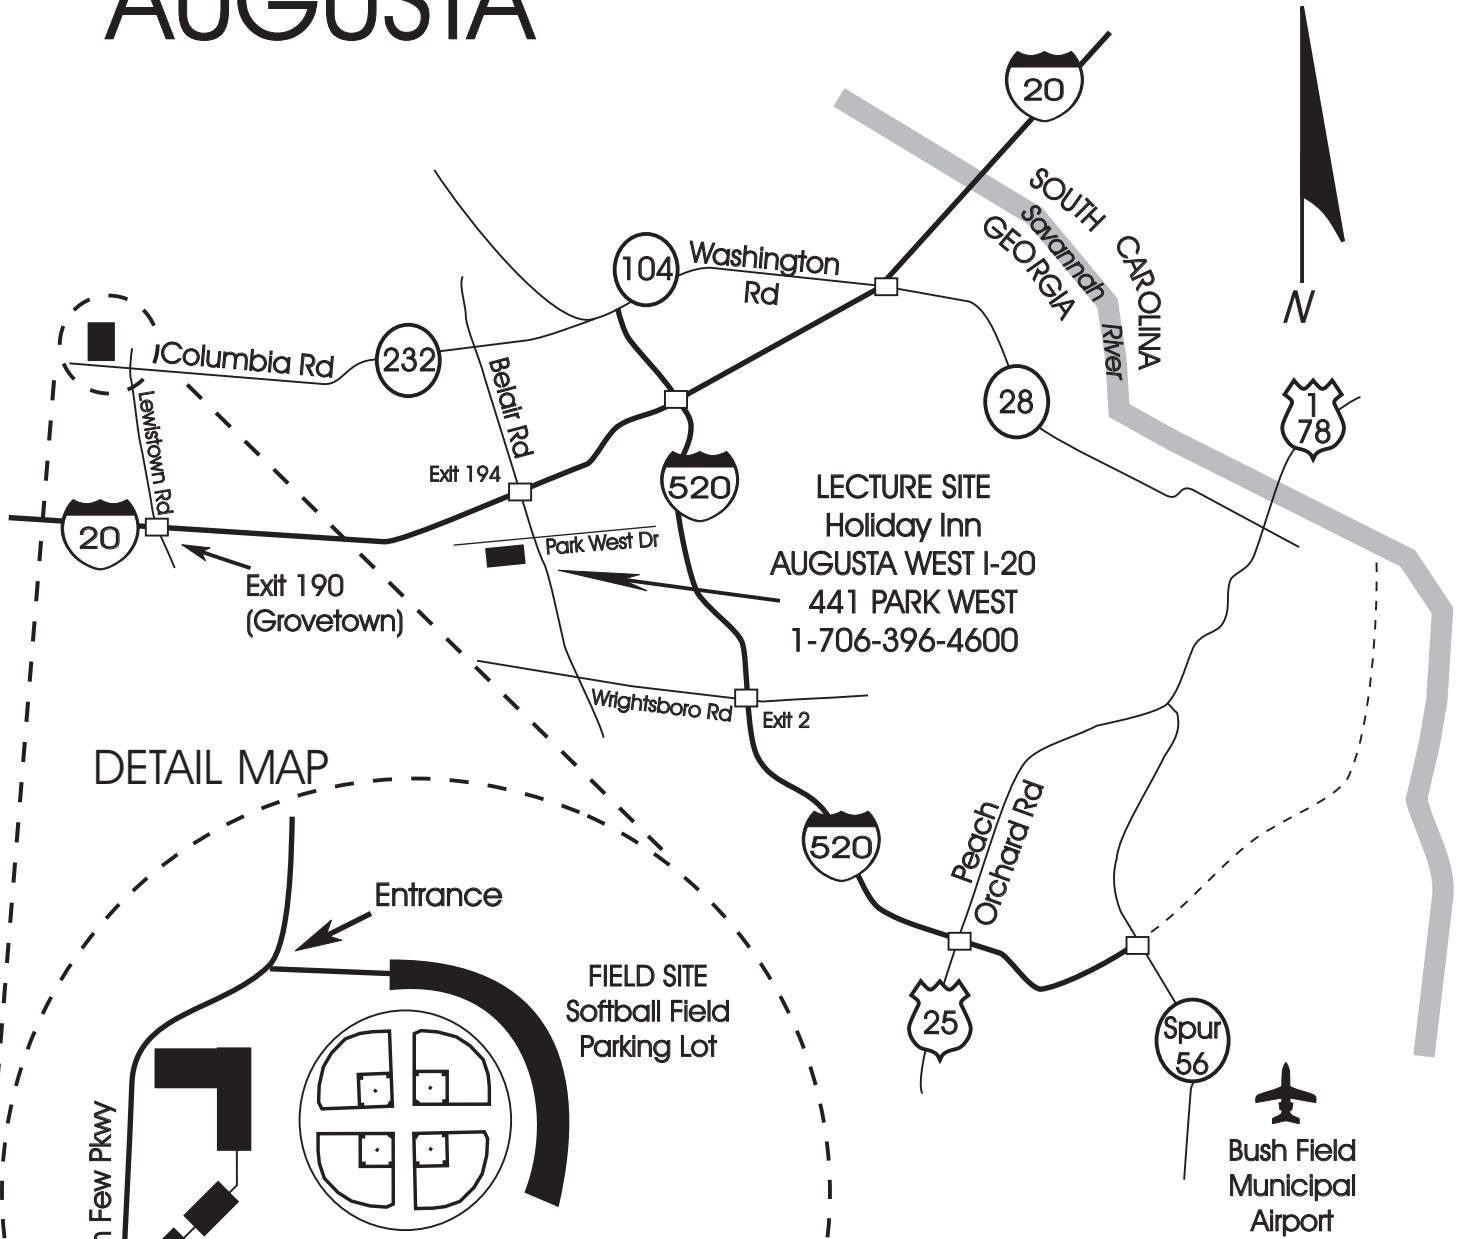

AUGUSTA

DETAIL MAP

Direction from
 Lecture to Field:
 Exit the hotel,
 turn left on Belair,
 turn left onto I-20,
 travel 4 miles,
 take exit 190, turn right
 on Lewiston Rd
 travel 2 miles, turn left
 on Columbia Rd
 travel 2 miles, park on right,
 enter second entrance